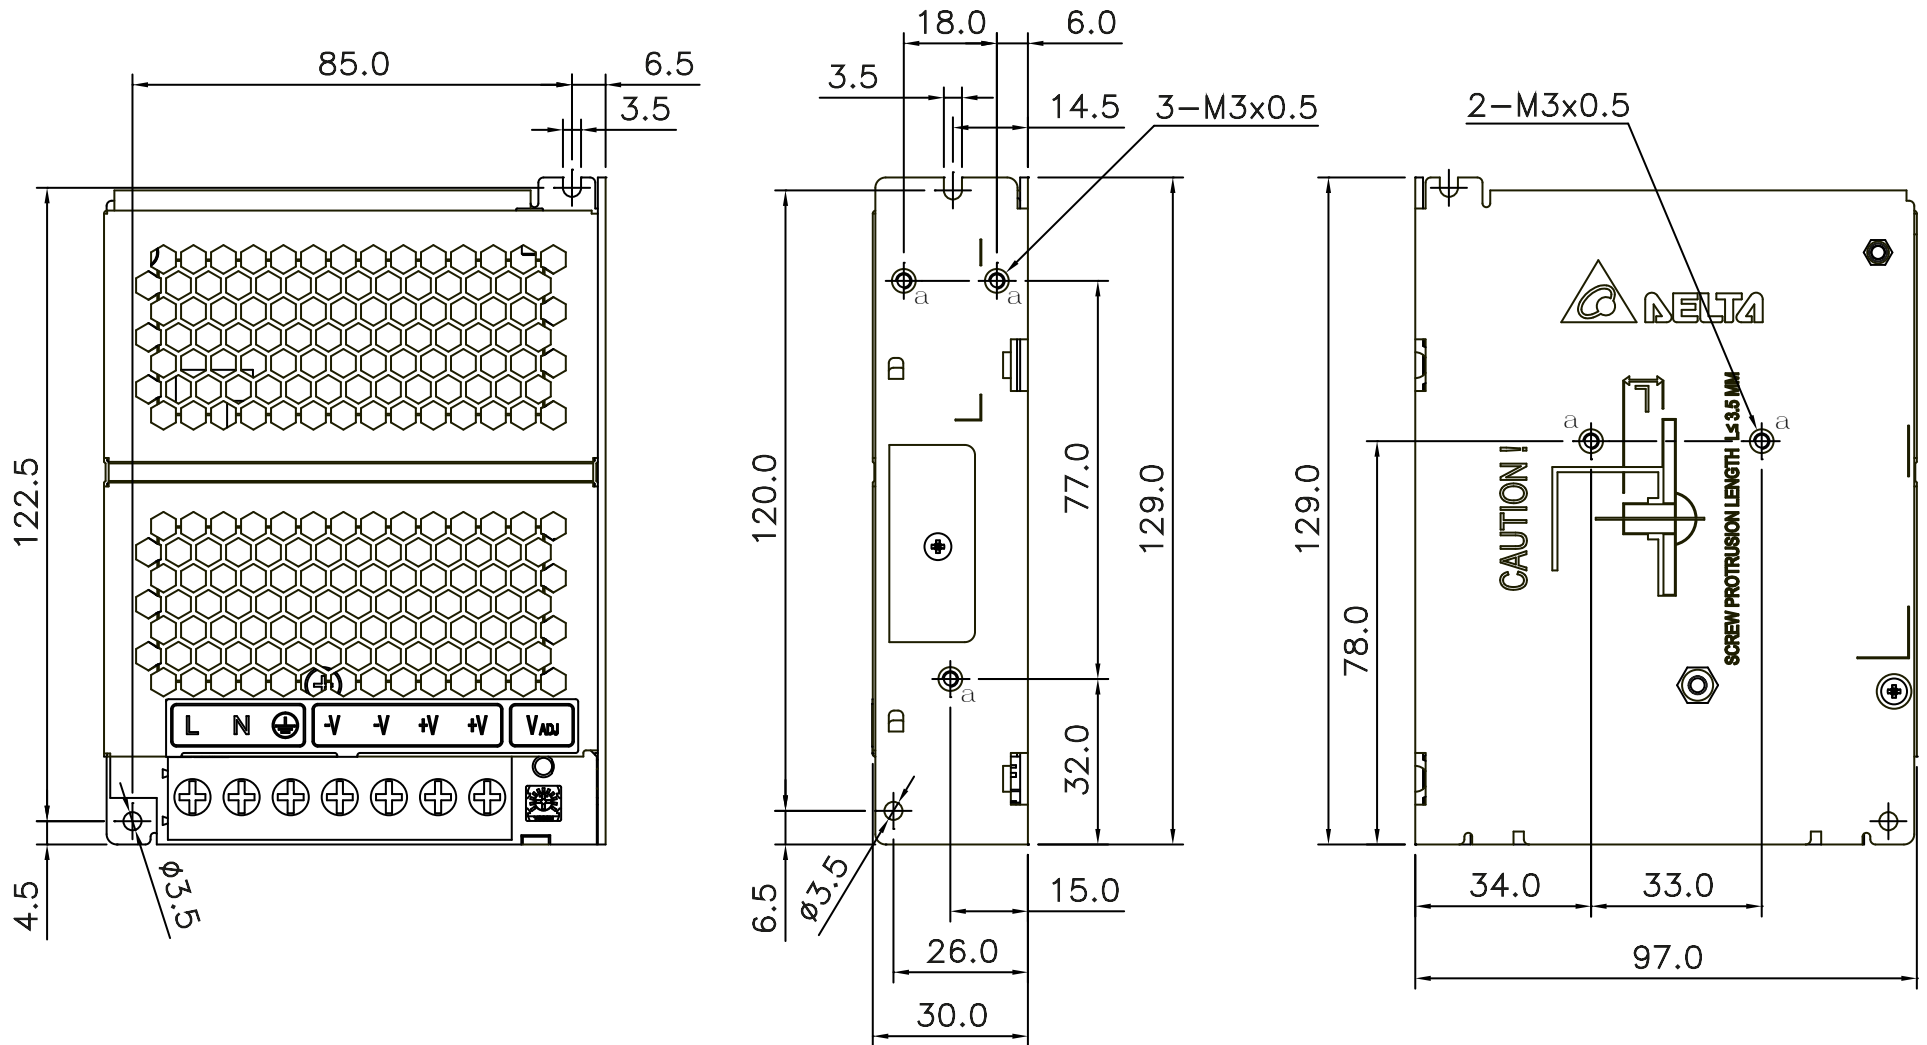

PMH

PMH Panel Mount Power Supply

12V 100W 1 Phase / PMH-12V100WCLU