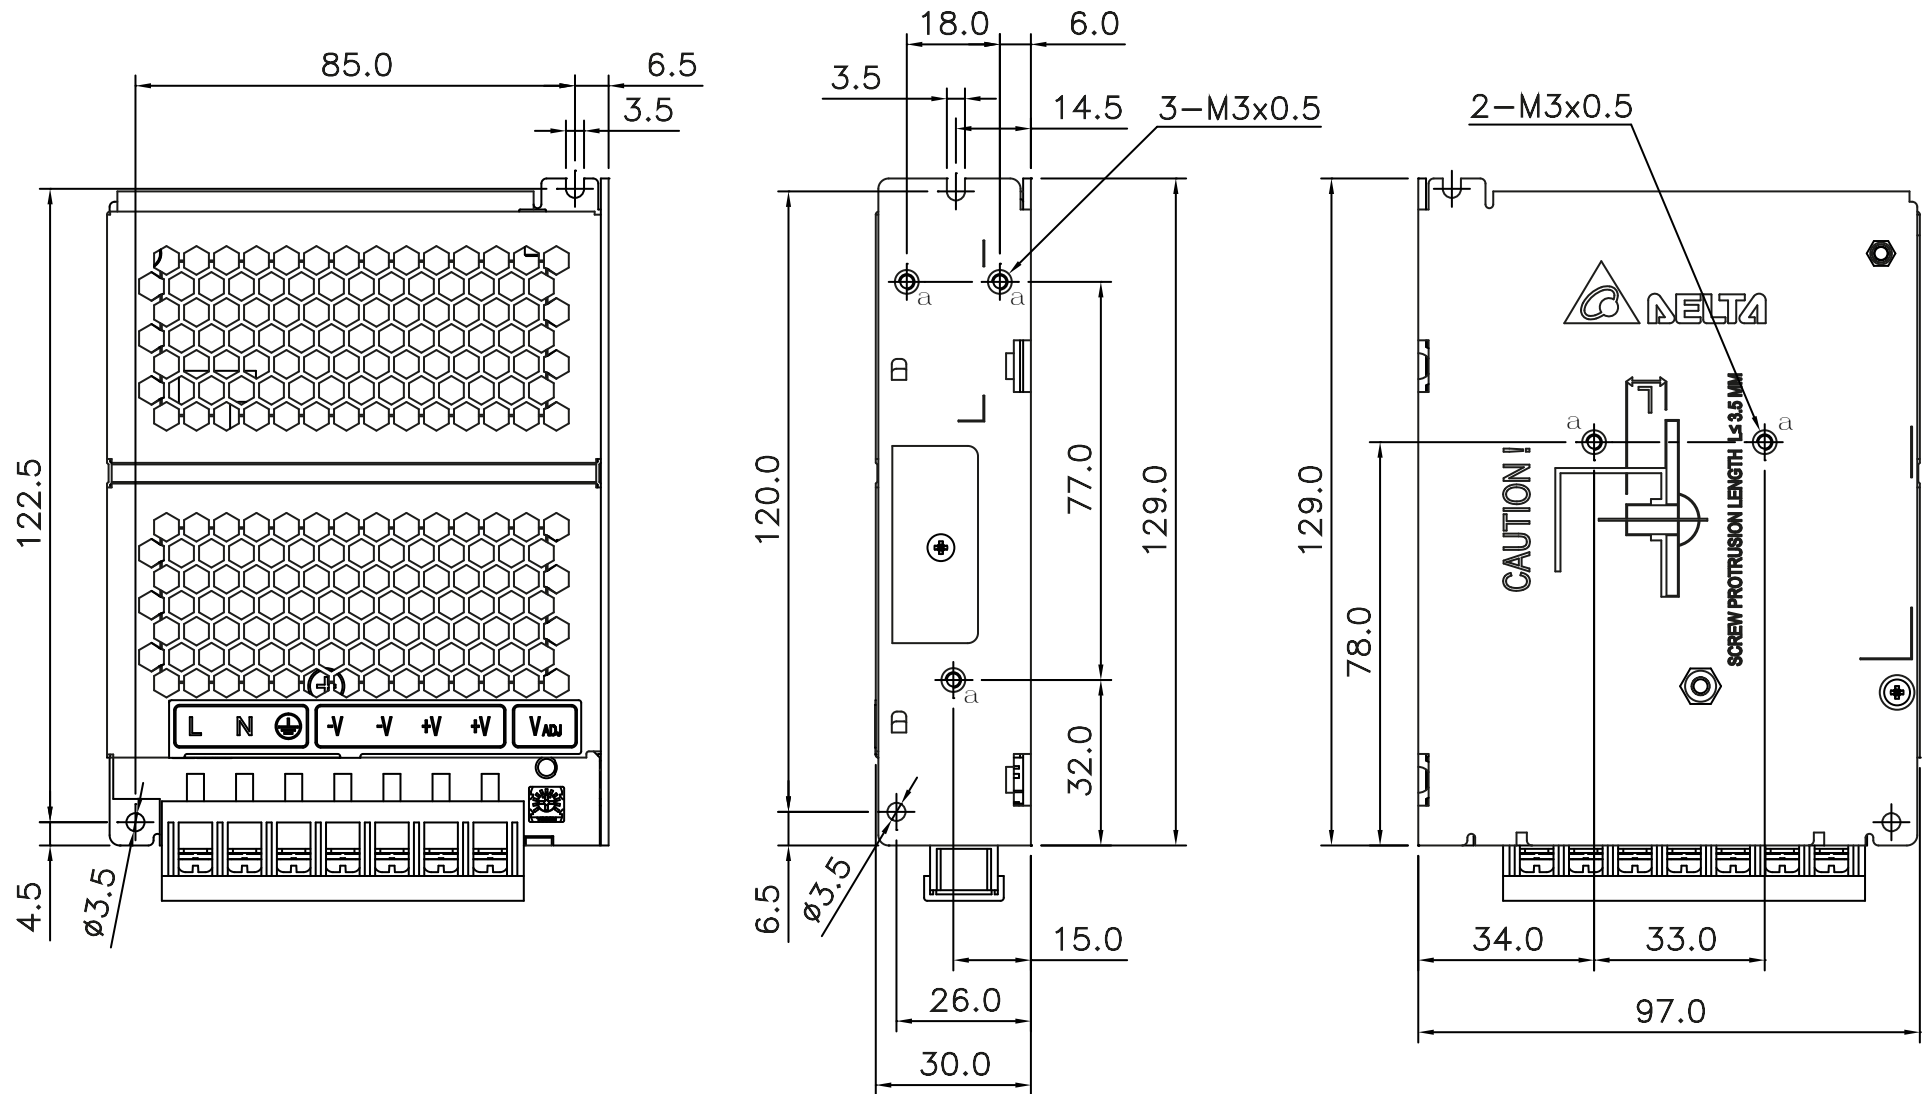

PMH

PMH Panel Mount Power Supply

12V 100W 1 Phase / PMH-12V100WCLV