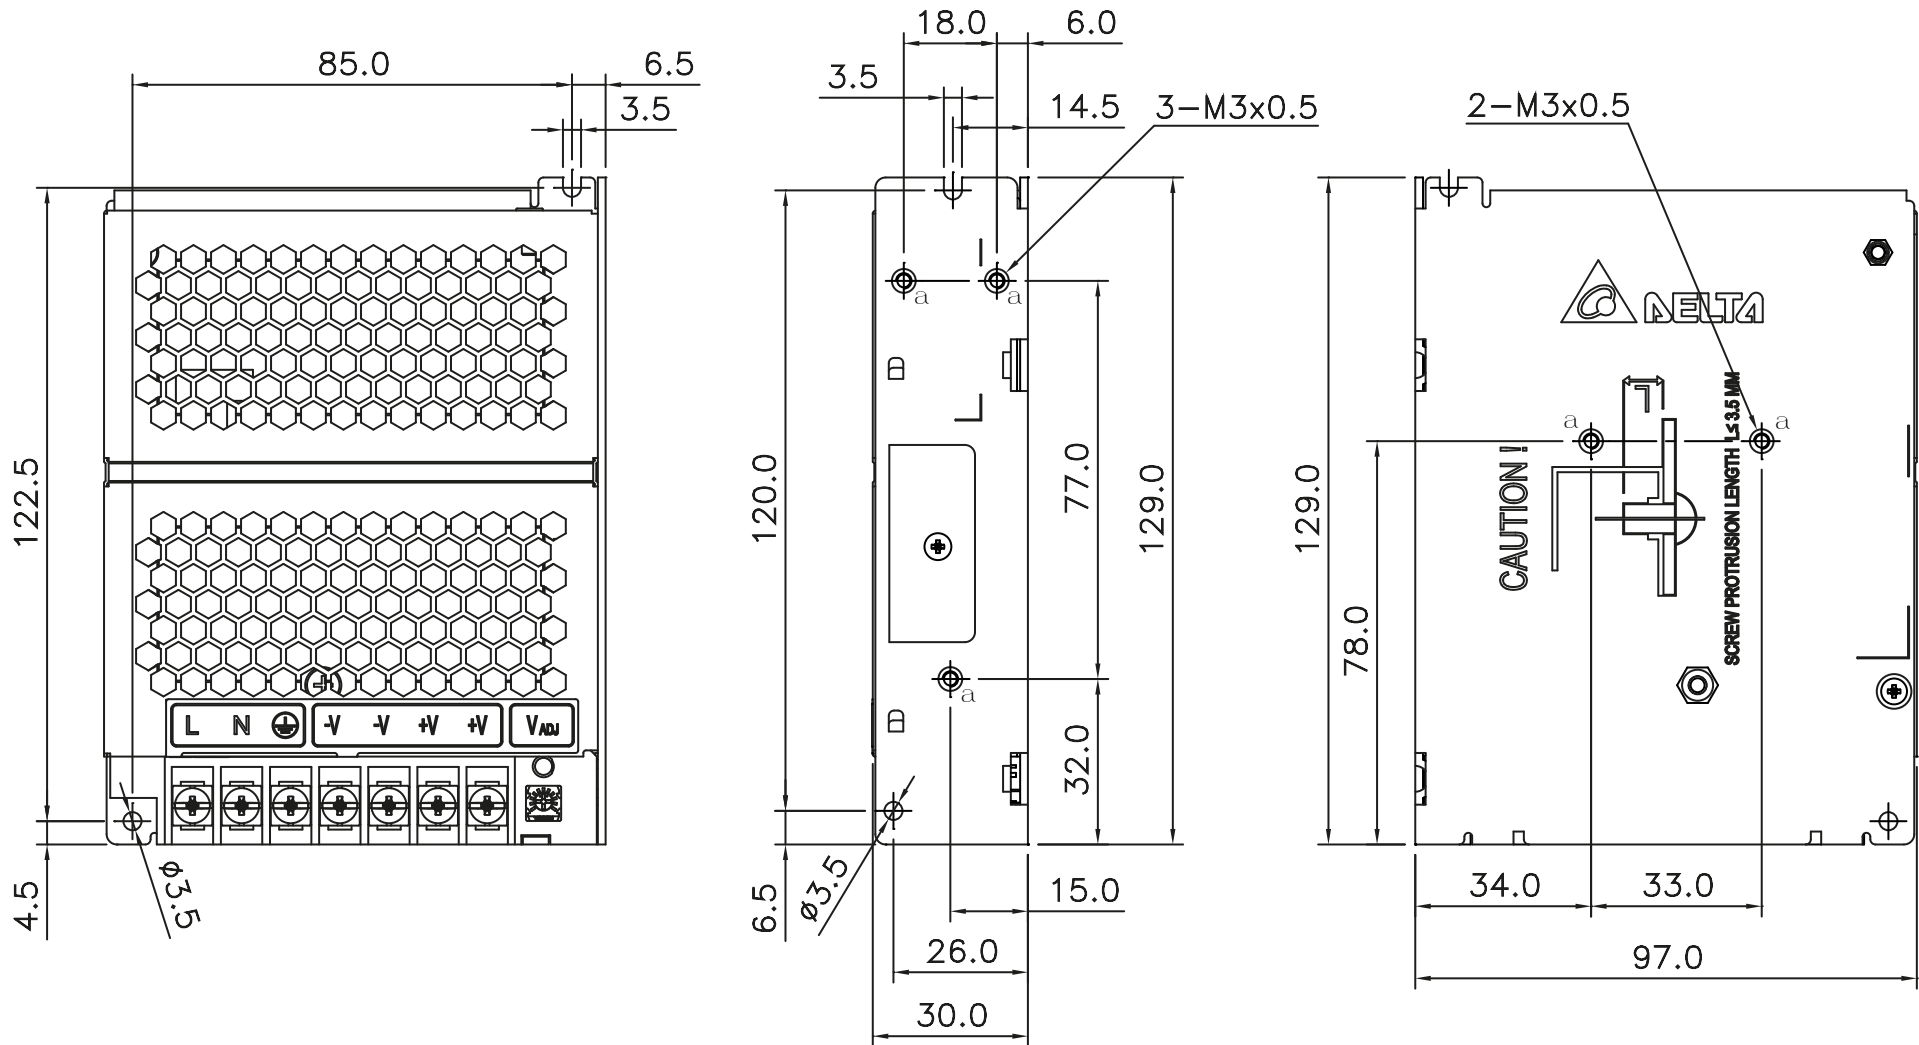

## PMH Panel Mount Power Supply

12V 100W 1 Phase / PMH-12V100WCLS