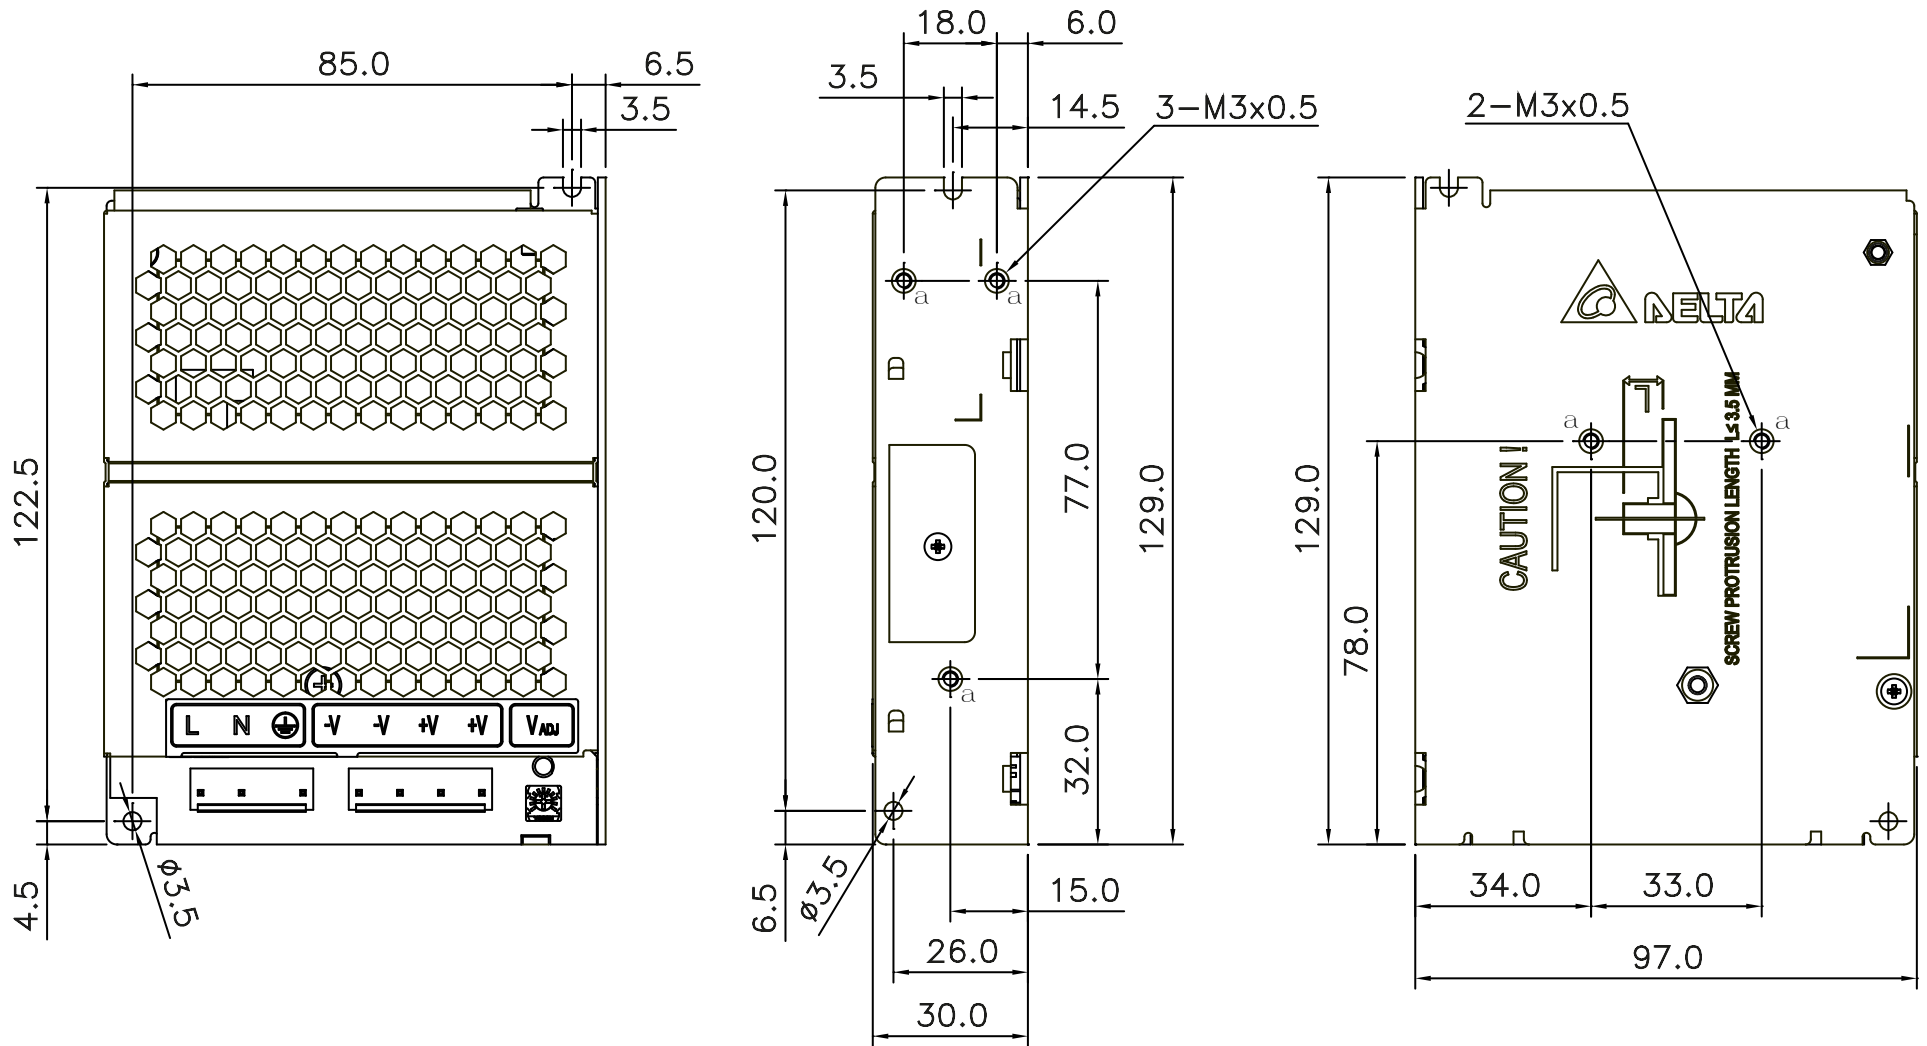

## PMH Panel Mount Power Supply

12V 54W 1 Phase / PMH-12V100WCMT