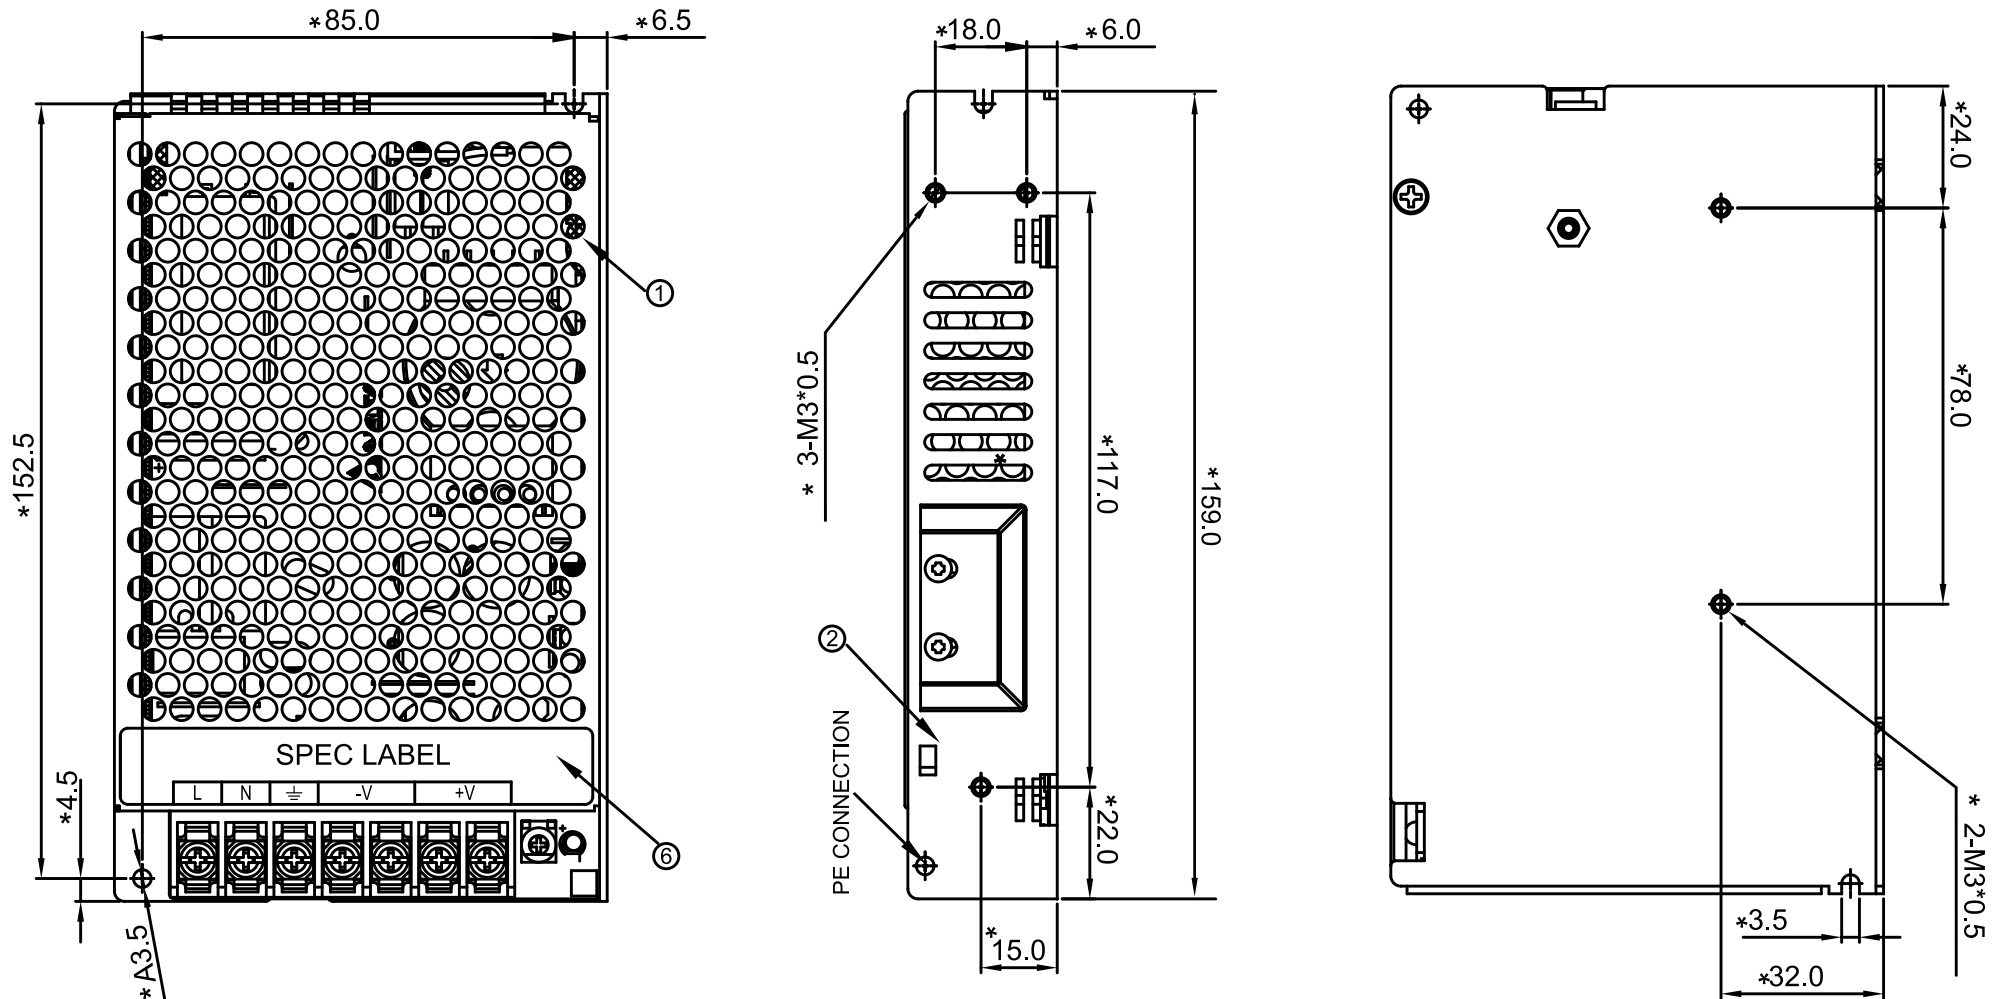

PMT2

PMT2 Panel Mount Power Supply

150W 1 Phase / PMT-□V150W2B□□

ITEM	PART NAME	REMARKS
①	COVER	NATURE
②	CHASSIS	NATURE
③	TERMINAL BLOCK 7 PIN	BLACK
④	VR	-
⑤	LED	GREEN
⑥	SPEC LABEL	-

UNLESS OTHERWISE SPECIFIED TOLERANCE OF DIMENSION ARE ± 0.5 .